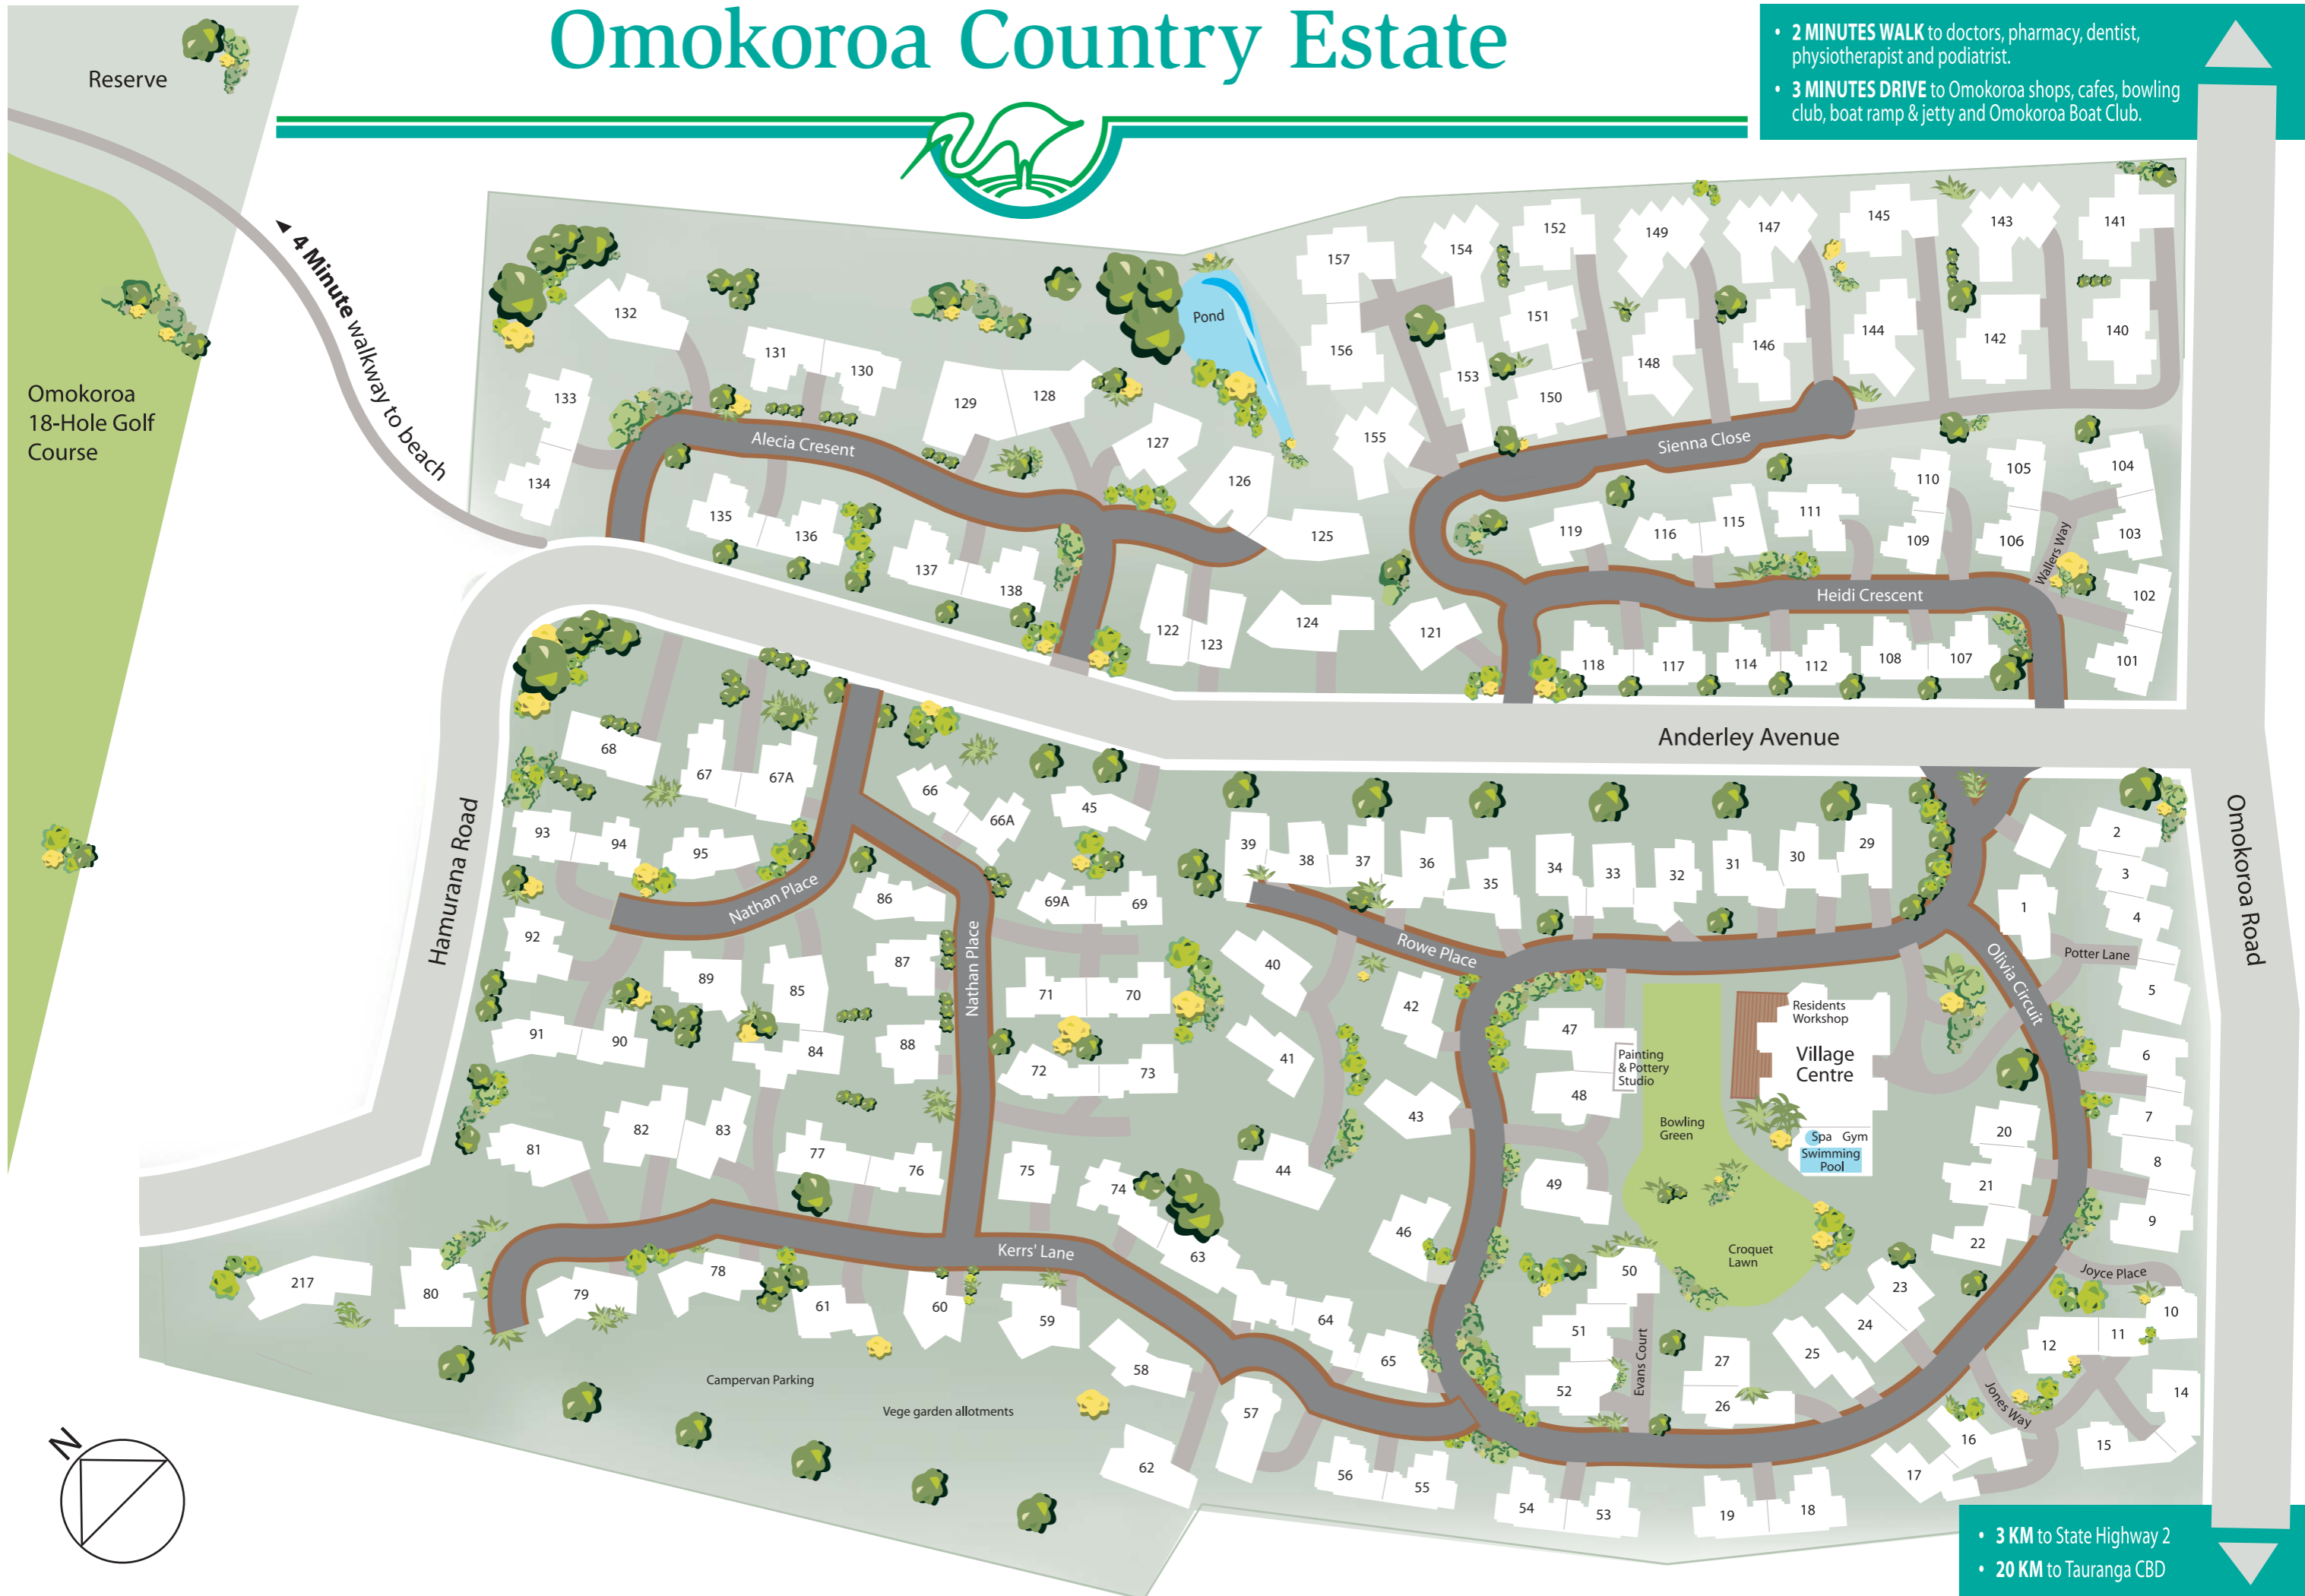

Omokoroa Country Estate

- 2 MINUTES WALK to doctors, pharmacy, dentist, physiotherapist and podiatrist.
- 3 MINUTES DRIVE to Omokoroa shops, cafes, bowling club, boat ramp & jetty and Omokoroa Boat Club.

Omokoroa 18-Hole Golf Course

4 Minute walkway to beach

Anderley Avenue

Omokoroa Road

- 3 KM to State Highway 2
- 20 KM to Tauranga CBD